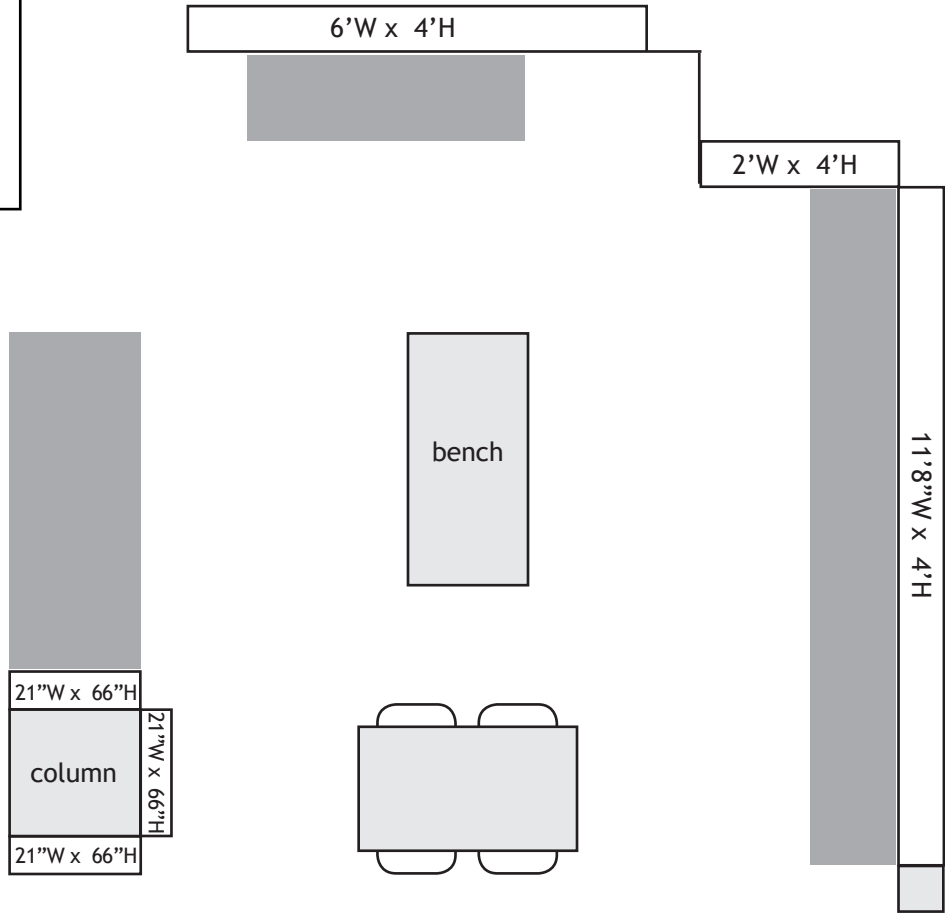

**West Hartford
Public Library
Gallery Area**

NOTE: not to scale

low bookcases

wall panels

wall panels covered with beige fabric for neutral background